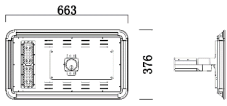

Integrated
Solar Street
Light,LC-T003-
30W

Power : 30W
Input Voltage : DC24V
Batteries : 30AH
Panel : 18V/50W
lighting effect:155LM/W
Consecutive days : 3 DAYS
Lens angle : 80*150°
Work time : 0-12H
Waterproof: IP65
Size : 663*376mm
Induction device: microwave radar