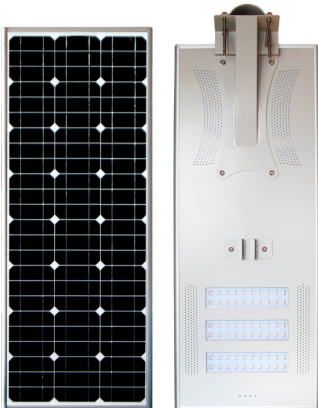

Integrated
Solar Street
Light,LC-T003-
30W

Power : 30W
Input Voltage : DC24V
Batteries : 30AH
Panel : 18V/50W
lighting effect:155LM/W
Consecutive days : 3 DAYS
Lens angle : 80*150°
Work time : 0-12H
Waterproof: IP65
Size : 663*376mm
Induction device: microwave radar

LC-SL-
30W-
007A

Material: aluminium	Condition Temperature: -20-50℃
LED Qty:40pcs 1W	Work Humidity: >95%
Power: 30W	Colour rendering index: 80Ra
Input Voltage: DC12V	Controller efficiency: ≥0.90
Control: 40W	Lens angle: 60*120°
Batteries: 20AH	Work time: 0-12H
Panel: 18V/50W	Waterproof: IP65
Short Current: <5mA	GW: 14.2KG NW:12.5KG
lighting effect:120LM/W	spec.: 1136*325*145mm
Luminous Flux (lm):3600lm	package size: 1190*360*220mm
Consecutive days: 3 DAYS	